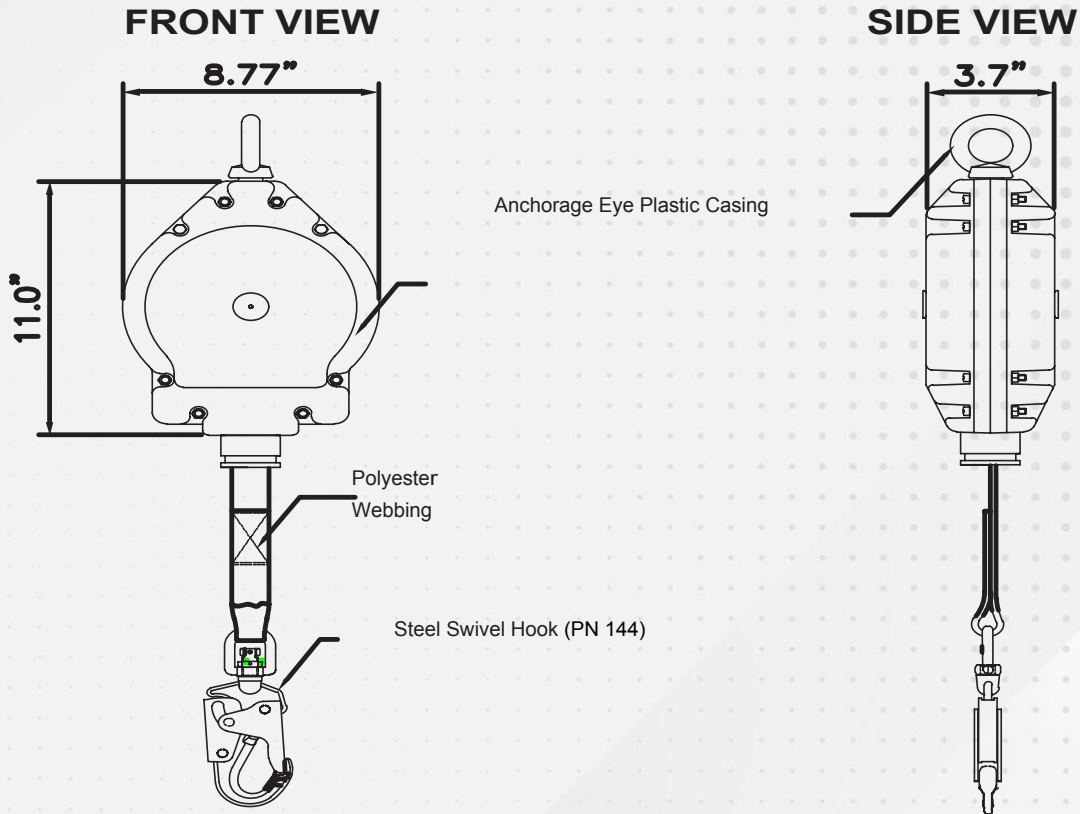

30' WEBBED SELF-RETRACTING LIFELINE

Part Number: PCWB30FT-SK

Our **Walkabout Robust™** line of self-retractable lifelines offers practical and affordable solutions for any industrial or construction needs.

Conforms to ANSI Z359.14-2014 CLASS B

SPECIFICATIONS

Physical Parameters	<ul style="list-style-type: none">▶ Robust and durable plastic casing▶ Has anchorage eye at anchorage end▶ Steel-swivel hook at retractable end (our ref. PN144 as per ANSI Z359.12-2009 gate strength 3,600 lbs.)▶ Polyester webbing
Length	▶ 30 ft. (Maximum)
Webbing	<ul style="list-style-type: none">▶ Material: polyester webbing 1 in.▶ Breaking strength: 4,500 lbs. (Minimum)
Weight	▶ 12.80 lbs. ± 0.11 lbs.
Applicable Standards	▶ Meets or exceeds ANSI Z359.14-2014 CLASS B